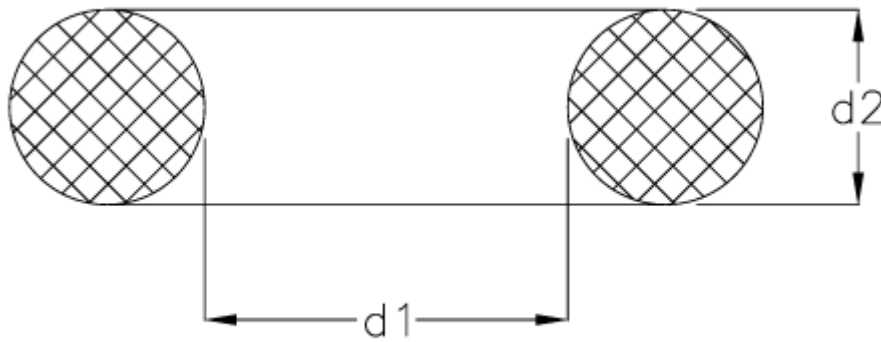

Data Sheet

Article number: 159002000150000

Description: KLEE O-ring 2x1,5 NBR70 black

Measures

$d1 = 2.00$

$d2 = 1.50$

Size = 2 x 1,5